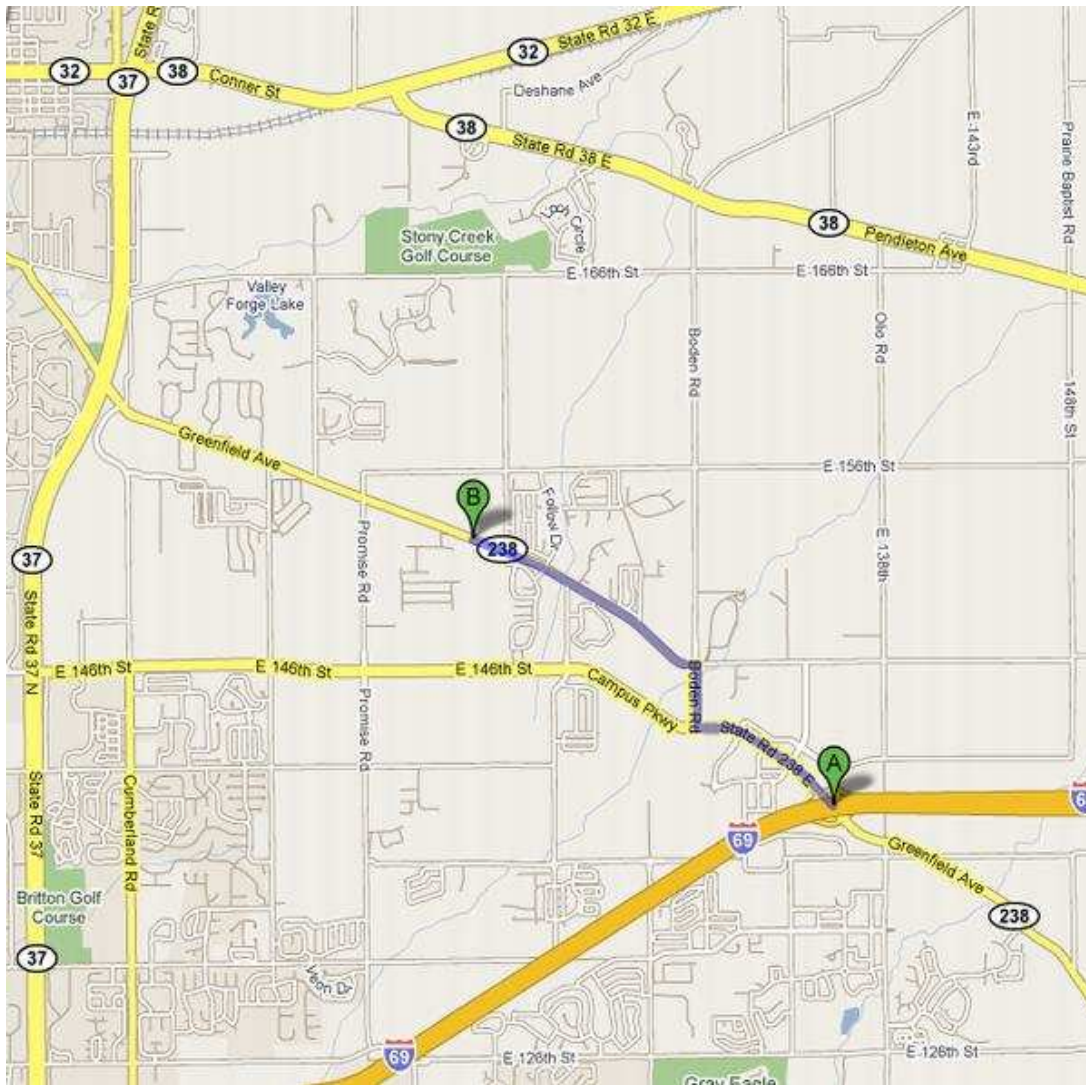

**Directions to 11644 Greenfield Ave,
Noblesville, IN 46060**
2.6 mi – about 6 mins

Greenfield Ave/IN-238/State Rd 238 E

1. Head northwest on **Greenfield Ave/IN-238/State Rd 238 E** toward **Bergen Blvd/Harrell Pkwy**
About 2 mins go 0.9 mi
total 0.9 mi
- ➔ 2. Turn right at **Boden Rd/Greenfield Ave/IN-238**
Continue to follow **Boden Rd/Greenfield Ave**
About 1 min go 0.3 mi
total 1.2 mi
- ↶ 3. Turn left at **E 146th St/Greenfield Ave**
Continue to follow **Greenfield Ave**
Destination will be on the right
About 3 mins go 1.4 mi
total 2.6 mi

**11644 Greenfield Ave
Noblesville, IN 46060**

These directions are for planning purposes only. You may find that construction projects, traffic, weather, or other events may cause conditions to differ from the map results, and you should plan your route accordingly. You must obey all signs or notices regarding your route.